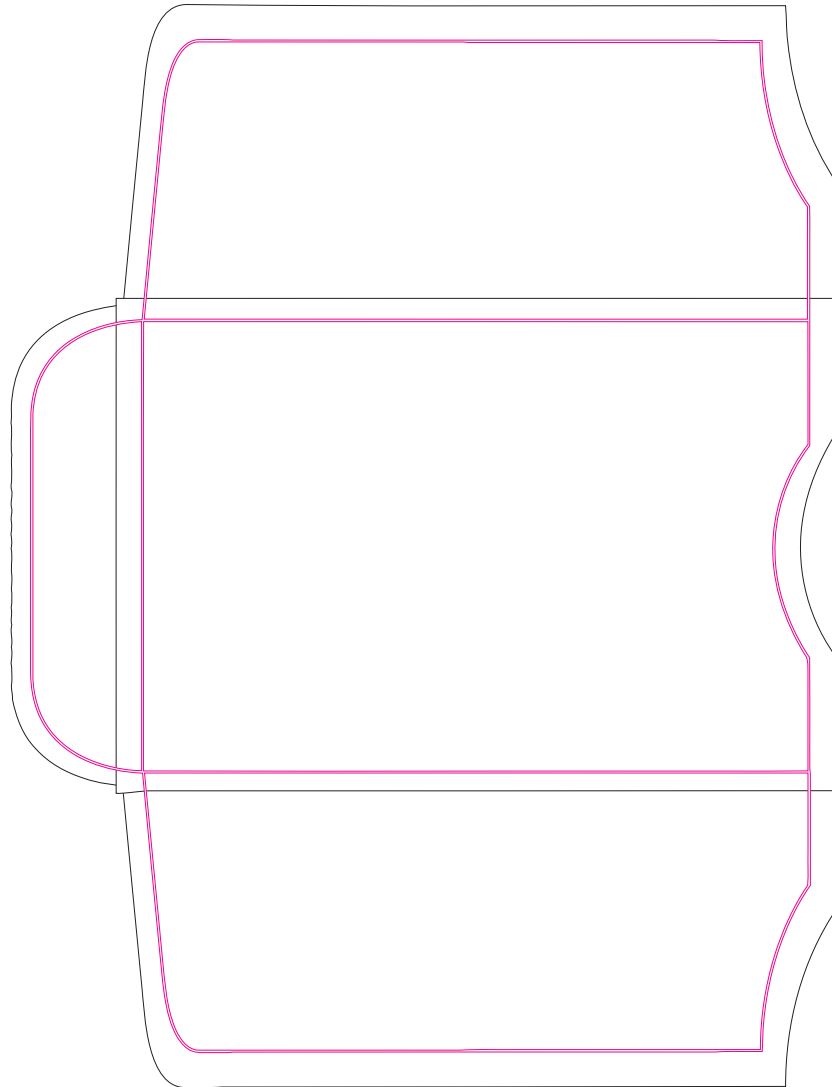

# PLASTIC CARD ENVELOPE LAYOUT

89MM x 60MM WITH 3MM BLEED

**Outside**

**inside**