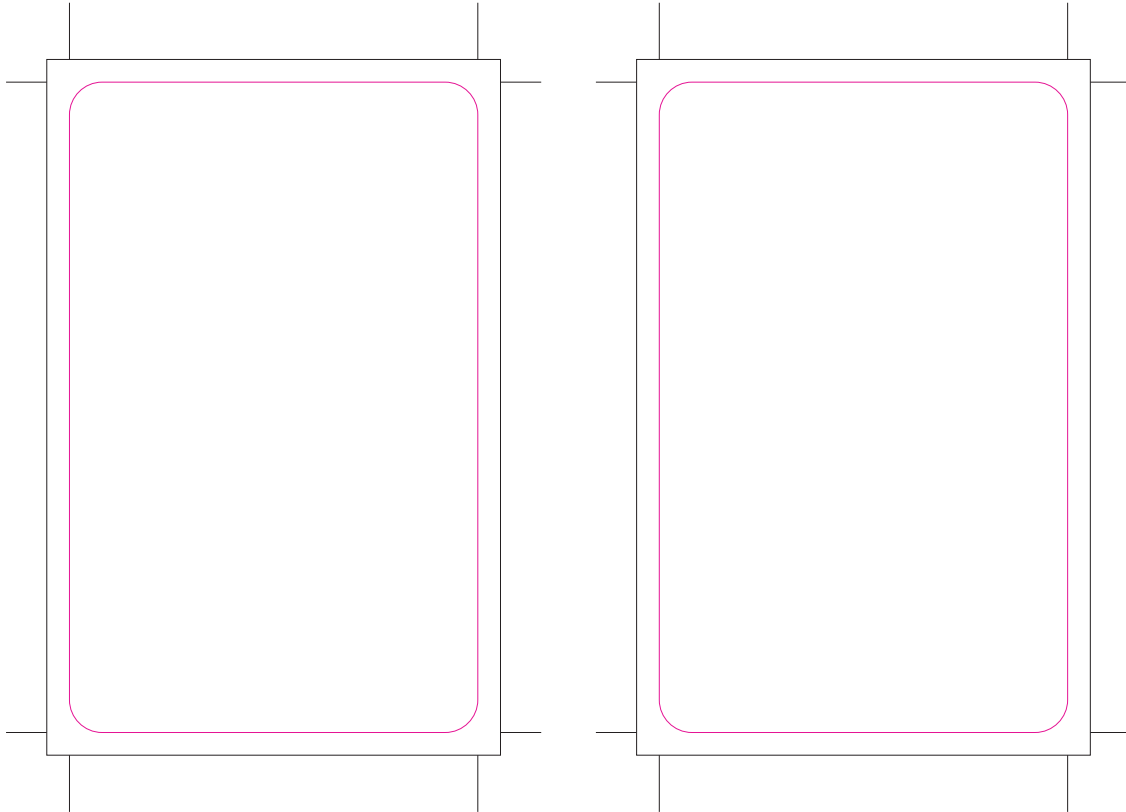

# PLASTIC CARD LAYOUT

## 86MM x 54MM WITH 3MM BLEED

**pr.com.au**

Your brand, in expert hands

**\*Note - Pink outline does not print, it is to show die cut only**

---

**Size** 86mm x 54mm

---

**Quantity**